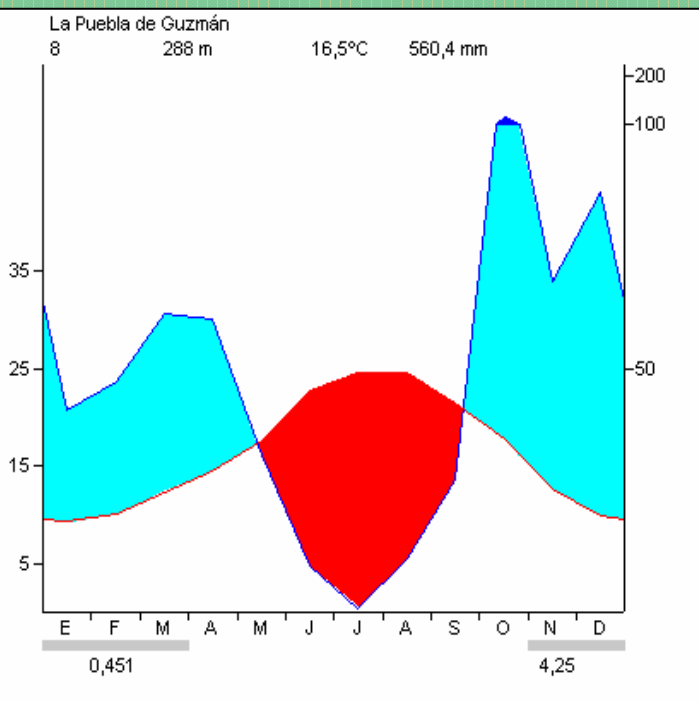

DDS

Huerto Ramírez Plot	
Area	2,94 ha
Density	73 trees/ha
Height	165 m
Weather	16,5 °C mean anual temperature 560 mm rainfall.
Soils	Slates and quartzites, pH 4.3, Soil depth 75.6

2. GROWTH AND

We haven't found s
0,574). The analys
(Figure 4), howeve
under this treatment